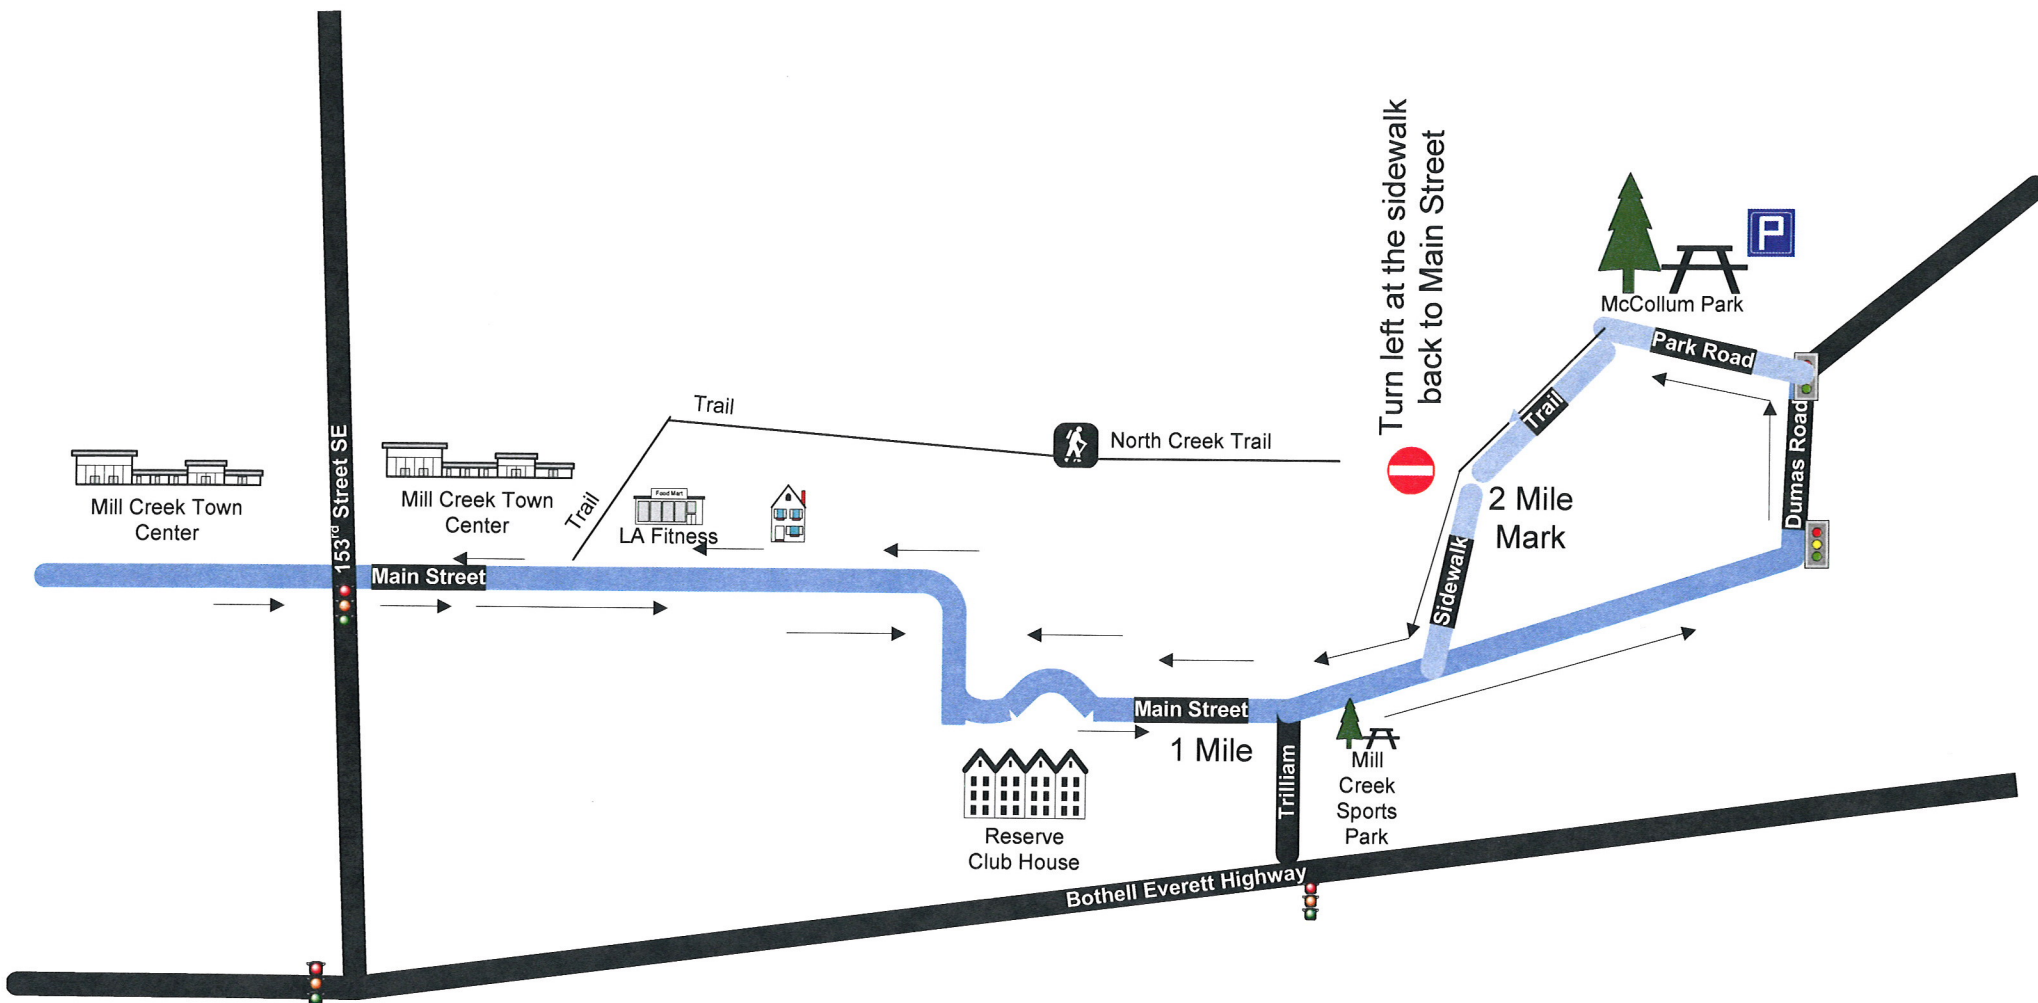

# 2009 Run of the Mill Race Route Map

Start near University Bookstore – North on Main Street to Dumas Road  
Left – (west) on sidewalk along Dumas to Park Road  
Left – (south) on North Creek Trail  
Left at sidewalk (2 mile mark) back to Main Street  
Right (south) on Main Street and return to Start Line

Map Not to Scale